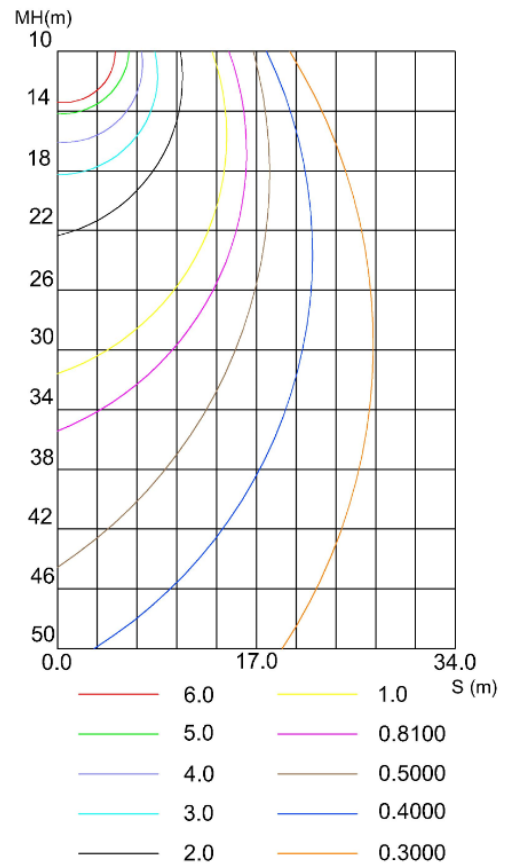

SPECIFICATION

Part No.: NSP-R180-12B

NEWSTAR LED Lighting

Features

- No UV or IR light radiation.
- Easy Installation
- Long lifetime: 50000 hours
- Correlated Color Temperature:2700-6500K
- AC100~240 V input.
- Working Voltage: DC18-24V
- LED type: 2835SMD
- Indoor use only
- CE, RoHS Certified

C0 PLANE ISOLUX DIAGRAM (UNIT:LX)

Technical Specifications

Power	12W	CRI	>80
Lumens	1000lm±10%	Frequency Range	50-60Hz
Fixture efficiency	>0.92	Beam Angle	120°
Power Factor	>0.90	Fixing Ways	Mounting
Light Source	2835SMD	Dimension	Φ180*H40mm
Packing Size	200*200*46mm	Dimmable	Available
Carton Size	430*430*550mm,40PCS/CTN	Warranty	3 years